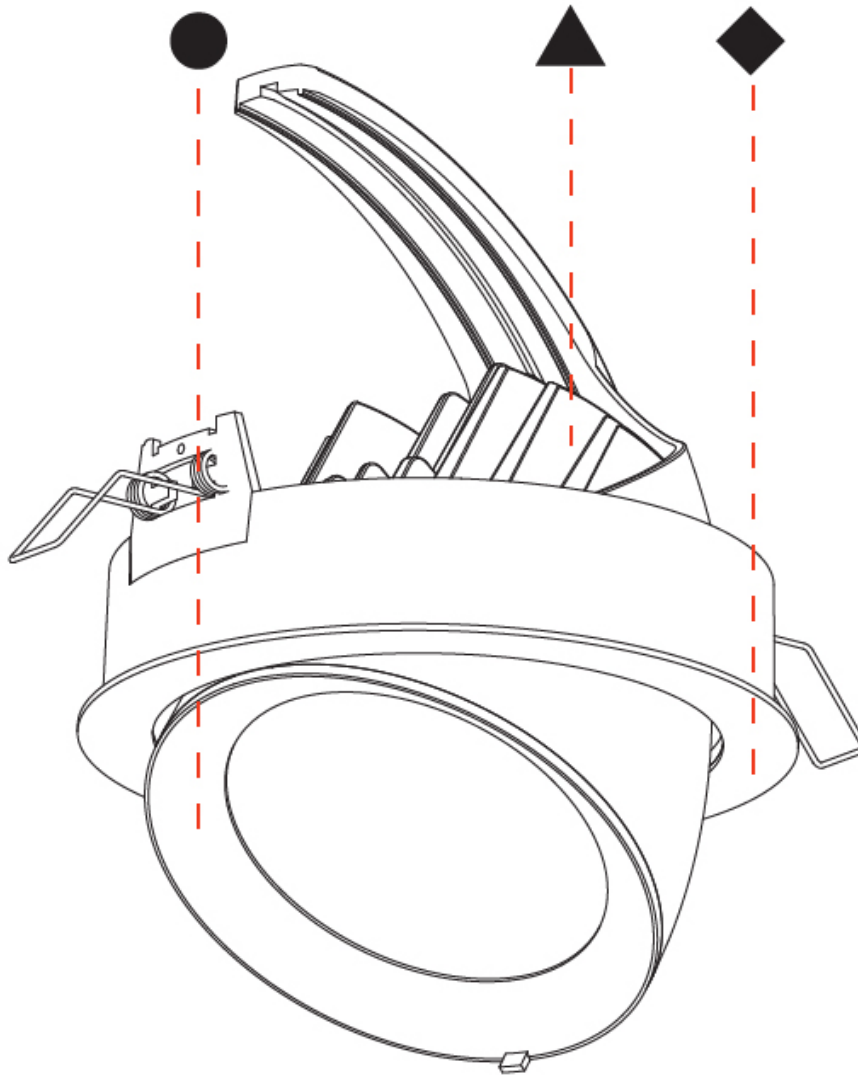

MECHANIQ ROUND EFFICIENCY RECESSED

A35073-

PROJECT

TYPE

SPECIFIER

QUANTITY

DATE

A