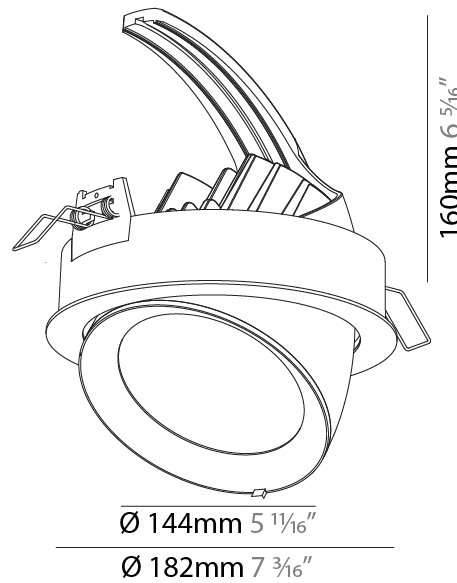

GENERAL

Series: Mechaniq Round Efficiency
Brand: Prolicht
Division: Architectural
Mounting Type: Recessed
Mounting Location: Ceiling
Subcategory: Downlight

PHYSICAL

Shape: Round
Diameter (mm): 182
Diameter (in): 7 3/16
Height (mm): 160
Height (in): 6 3/16
Min. Recessing Depth (mm): 180
Min. Recessing Depth (in): 7 1/16
Light Distribution: Adjustable / Downlight
Weight (kg): 1.198
Weight (lbs): 2.64
Fixture Finish: SSR / BKV / CWI / CRY / HAB / UFT / ITA / RUA / FTG / MYG / LOD / PUS / FRO / FUP / KIA / POP / BLS / SPG / MEY / GOH / GUM / CHC / COM / ABZ / JAG / OBR / MOS / ROR
Fixture Material: Aluminum Die Cast
Cut-out Measurements: 177mm / 6 15/16"

ELECTRICAL

Lamp Type: LED (Zhaga Standard)
Total Output Wattage (W): 21
Dimming: Tri-Mode (Non-Dimming and Phase Dimming (120Vac only) and 0-10V Dimming)
Driver Included: No
Driver Location: Recessed Housing
Driver Type: Constant Current - Universal
Housing: See components
Input Voltage (V): 120 - 277
Constant Current (MA): 700

LED

Number of LEDs: 1
Color Temperature (°K): 2700 / 3000 / 3500 / 4000
Max. Delivered Lumen (lm): 1440 / 1490 / 1568 / 1600
CRI: >90 CRI
Lamp Life (hrs): 50000

OPTICAL

Reflector°: 8
Adjustability: Rotational 355°; Tilt 45°

RATINGS AND CERTIFICATIONS

Certified By: Certified for North American Standards
IP rating: IP20

PROJECT
TYPE
SPECIFIER
QUANTITY
DATE

177mm 6 15/16"   180mm 7 1/16"   10 | 15mm 3/8" 9/16"   45°   355°

A